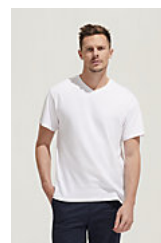

Quality

Jersey 150

100% semi-combed Ringspun cotton

Style

Reinforcing tape on neck Short sleeves
Fitted cut V-neck with rib edges Cut and sewn

Available sizes

Sizes	S	M	L	XL	XXL	3XL
A/B	60/41	62/44	64/47	66/50	68/53	70/56

Available colours

Packaging

Carton size : 47 x 32 x 17 cm

Weight per carton : 6.00 kg

Related products

SOL'S VICTORY
11150