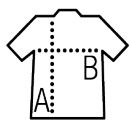

Quality

Jersey 190

100% semi-combed Ringspun cotton

Style

Reinforcing tape on neck Elastane rib collar Short sleeves Tubular

Available sizes

Sizes	XS*	S	M	L	XL	XXL	3XL*	4XL*	5XL*
A/B	64/48	70/50	72/53	74/56	76/59	78/62	80/65	82/68	84/71

Available colours

Packaging

Carton size : 57 x 38 x 35 cm

Weight per carton : 19.00 kg

Related products

SOL'S Imperial KIDS
11770

*Size available on some colours.