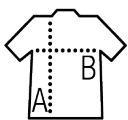

Quality

Jersey 190

100% semi-combed Ringspun cotton

Style

Taped neck Ribbed collar Short sleeves
Cut and sewn

Available sizes

Sizes	S	M	L	XL	XXL	3XL*
A/B	61/41	63/44	65/47	67/50	69/53	71/56

Available colours

Packaging

Carton size : 46 x 33 x 35 cm

Weight per carton : 13.00 kg

Related products

SOL'S Imperial KIDS
11770

*Size available on some colours.